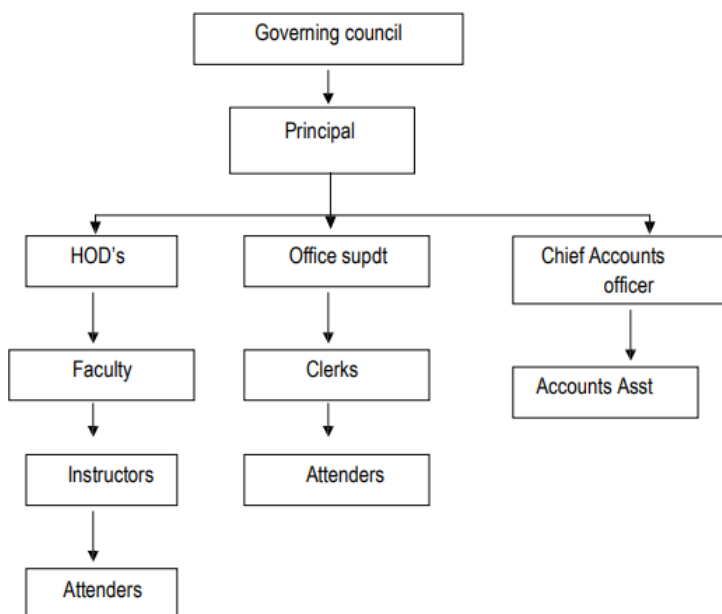

Mandatory Disclosure

Organization Chart.

List of Teaching Staff

Name of the Faculty	DOJ	Designation	Department	Qualification	Specialization
DEVULAPALLI PRADEEP KUMAR	01/03/2012	Professor	Chemistry	MSC(Organic Chem),Ph.D	Chemistry
VENKATESHAM MARAGONI	23/07/2012	Professor	Chemistry	MSc(Physical Chem),Ph.D	Chemistry
MOUNIKA BALE	26/11/2016	Assistant Professor	Chemistry	MSC(Organic Chem)	Chemistry
GALI SAMUEL	12/12/2016	Assistant Professor	Chemistry	MSC(Chem)	Chemistry
PULIPATI LOKESH	02/01/2017	Assistant Professor	Chemistry	MSC(Organic Chem)	Chemistry
PRABHAKAR REDDY	10/01/2015	Assistant Professor	English	MA(English), M.Phil(ELT)	English
SRINIVAS NARSINGA	31/12/2016	Assistant Professor	English	MA(English)	English
SAMEENA BEGUM	01/02/2017	Assistant Professor	English	MA(English)	English
B. MADHURI VADIPALLY	01/02/2017	Assistant Professor	English	MA(English)	English
ROHINI PULIPATI	21/12/2015	Assistant Professor	Mathematics	M.Sc(Mathematics)	Mathematics
POREDDY KAVYA	15/12/2015	Assistant Professor	Mathematics	M.Sc(Mathematics)	Mathematics
B NEELA KRISHNA	15/12/2015	Assistant Professor	Mathematics	M.Sc(Mathematics)	Mathematics
SRINIVAS ADEPU	12/09/2014	Assistant Professor	Mathematics	M.Sc(Mathematics)	Mathematics
MAHALAKSHMI VUNNAM	14/09/2009	Associate Professor	Mathematics	M.Sc(Maths with CS)	Mathematics
SRUTHI GADDAM	09/07/2013	Assistant Professor	Mathematics	M.Sc (Mathematics)	Mathematics
SUDHEER KUMAR SRISAILAM	15/07/2013	Associate Professor	Physics	M.Sc (Physics)	Physics
SREEVANI TUMMALA	22/07/2017	Assistant Professor	Physics	M.Sc (Physics)	Physics